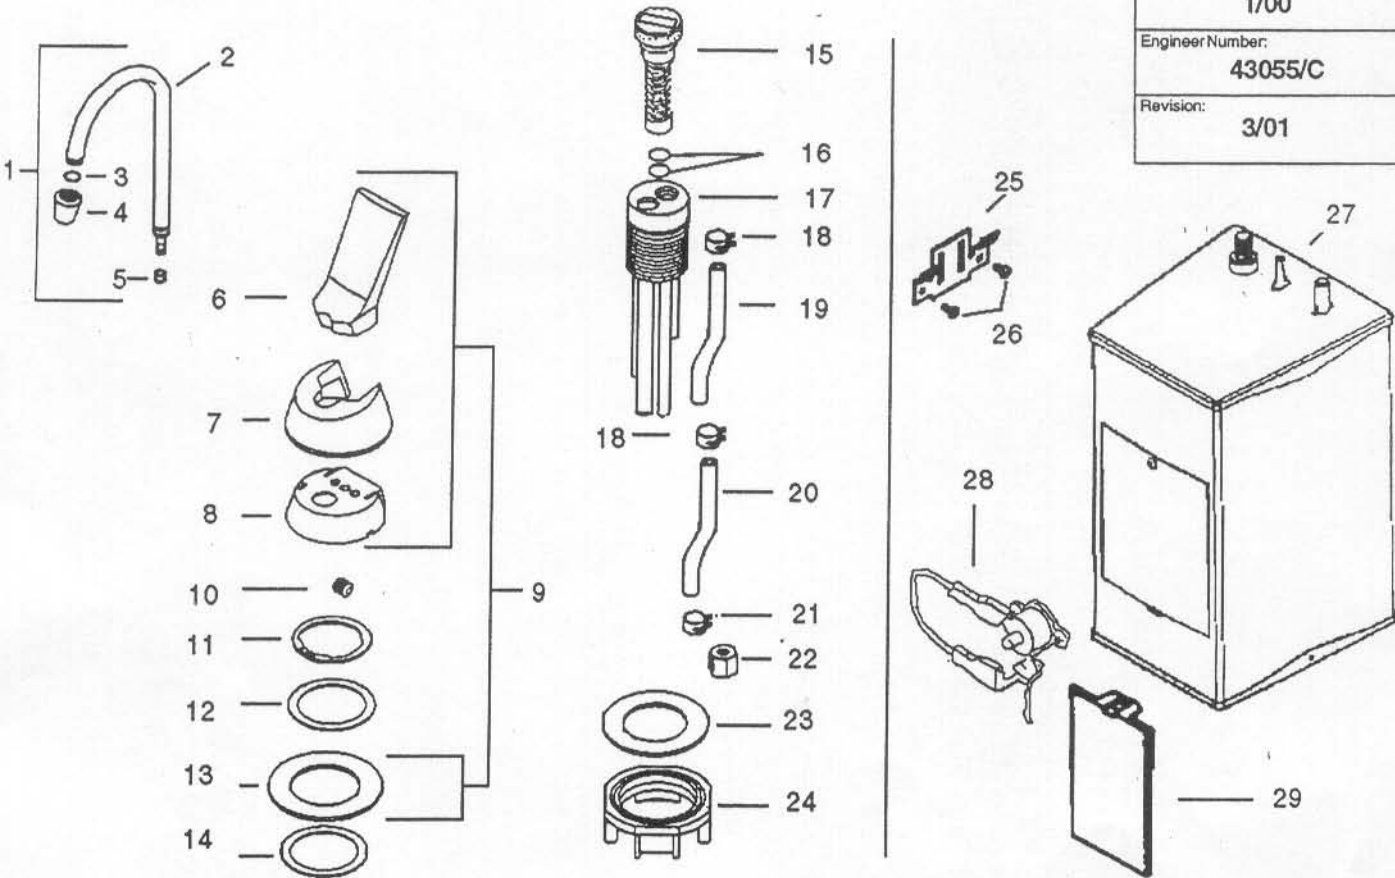

IN SINK ERATOR

Model GN-3C-16 (Chrome - UL)
Model GN-3C-17 (Chrome - CSA)

Warranty: **1 Year Full Warranty**

Watts/Volts:
750W / 115V

Production Date:
1/00

Engineer Number:
43055/C

Revision:
3/01

ORDER BY PART NUMBER, NOT CODE NUMBER

CODE NO.	PART NO.	NO. REQ	DESCRIPTION	CODE NO.	PART NO.	NO. REQ	DESCRIPTION
1	41546ZZ	1	Spout Assembly (Includes codes 2-5)	20	N/A	1	Tube, Silicone (Included in code 32/33)
2	N/A	1	Spout, Gooseneck (Included in code 1)	21	N/A	1	Clamp, Spring (Included in code 32/33)
3	N/A	1	Gasket, End Piece (Included in code 4)	22	N/A	1	Nut, Nylon (Included in code 32/33)
4	41916	1	Aerator (Chrome)	23	N/A	1	Gasket, Fiber (Included in code 32/33)
5	42896	1	Gasket, Spout Assembly	24	41527ZZ	1	Nut, Wing
6	N/A	1	Handle - White (Included in code 9)	25	N/A	1	Bracket (Included in code 32/33)
7	N/A	1	Cover, Shroud - White (Included in code 9)	26	N/A	2	Screws (Included in code 32/33)
8	N/A	1	Cover, Inner - White (Included in code 9)	27	43074	1	Tank & Enclosure Assembly
9	43153	1	Dispenser Trim Kit (Incl. codes 6, 7, 8 & 13)	28	43399	1	Thermal Cut off
10	41954	1	Screw, Set	29	43001	1	Barrier
11	41300A	1	Ring, Retainer	30	41757CDZZ	1	Dispenser Faucet Assembly GN-3C-16 (Includes codes 1-26, & 32)
12	N/A	1	Washer (Included in code 32/33)	31	41757CHZZ	1	Dispenser Faucet Assembly GN-3C-17 (Includes codes 1-26 & 33)
13	N/A	1	Washer, White Backup (Included in code 9, 30/31)	32	40264DDZZ	1	Kit, Installation - GN-3C-16 (Includes codes 12, 14, 18, 20-23, 25, 26 & 34)
14	N/A	1	Washer, Rubber (Included in code 32/33)	33	40264DEZZ	1	Kit, Installation - GN-3C-17 (Includes codes 12, 14, 18, 20-23, 25, 26 & 35)
15	41748B	1	Valve Stem Assembly	34	43142	1	Instruction Assembly-Not Shown (English/Spanish)
16	42587	2	O-Ring, Gooseneck	35	43144	1	Instruction Assembly-Not Shown (English/French)
17	N/A	1	Valve Base Assembly (Included in code 30/31)				
18	40242	2	Clamp, Hose				
19	40231	1	Tube, Vent				