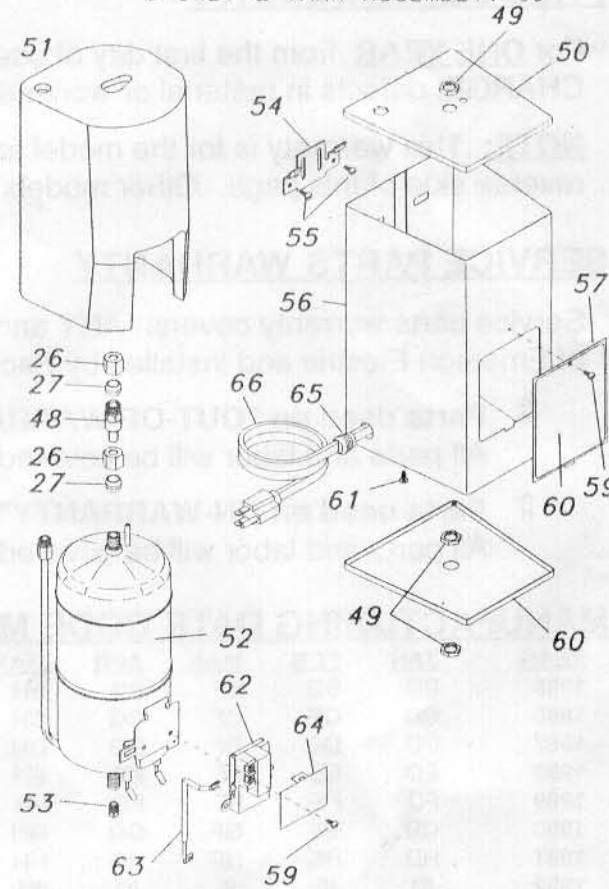

JACKET & TANK ASSEMBLY: 69

ORDER BY PART NUMBER, NOT CODE NUMBER

CODE NO.	PART NO.	NO. REQ.	DESCRIPTION	CODE NO.	PART NO.	NO. REQ.	DESCRIPTION
1	42604	1	HANDLE, FAUCET - CHROME	37	40066	3	NUT, COMPRESSION FITTING (1/4")
	42604-A	1	HANDLE, FAUCET - WHITE	38	40067	3	SLEEVE, COMPRESSION FITTING (1/4")
2	42631	1	SCREW, SET	39	41295	1	STEM REPLACEMENT ASSEMBLY (INCL CODES 38-43)
3	42654	1	LOGO, FAUCET	40	N/A	2	DISC, QUAD
4	42603	1	DOME	41	N/A	1	STEM
5	42615	1	SLEEVE	42	N/A	1	DISC, VALVE
6	42638	1	CARTRIDGE - DRILLED	43	N/A	1	HOLDER, DISC
7	42601	1	SHELL, FAUCET - CHROME	44	N/A	1	SPRING, COMPRESSION
	42601-A	1	SHELL, FAUCET - WHITE	45	N/A	1	O-RING
8	42637	1	MANIFOLD ASSEMBLY	46	41238	1	CAP
9	42652	2	SCREW	47	40406	1	TEE, COMPRESSION (1/4")
10	42605	1	ENDPIECE ASSEMBLY (INCLUDES CODES 11-14)	48	40909	1	CHECK VALVE ASSEMBLY
11	N/A	1	OUTLET, ENDPIECE	49	40338	3	NUT
12	N/A	1	O-RING	50	41213	1	COVER, TOP
13	N/A	2	SCREEN	51	41319	1	INSULATION, TANK
14	N/A	1	STRAIGHTENER, FLOW	52	41740-P	1	TANK ASSEMBLY (INCL CODE 46)
15	42602	1	COVER, FAUCET BOTTOM	53	42781	1	PIPE PLUG W/TEFLON TAPE
16	40231-C	1	TUBE, PLASTIC VENT	54	40195	1	BRACKET, WALL
17	40242	2	CLAMP, HOSE	55	40673	2	SCREW
18	42629	3	SCREW	56	40188-W	1	CASE ASSEMBLY
19	42616	1	BASE, MOUNTING	57	40692	1	COVER, NAMEPLATE
20	42636	1	STUD	58	40867	1	NAMEPLATE
21	42639	1	PLATE, SUPPORT	59	40701	2	SCREW
22	40558	1	LOCKWASHER	60	41214	1	COVER, BOTTOM
23	42363	1	NUT, HEX	61	2466-A	1	SCREW, GROUND
24	40261	3	NUT, COMPRESSION (5/16")	62	42805	1	THERMOSTAT
25	40260	3	SLEEVE, BALL (5/16")	63	42662	1	THERMAL FUSE ASSEMBLY
26	42634	1	FLOW CONTROL ASSEMBLY	64	40772	1	INSULATION, THERMOSTAT
27	42656	1	NUT, COMPRESSION (3/8")	65	2135	1	BUSHING, CORD
28	42655	1	SLEEVE, BALL (3/8")	66	40781	1	PLUG & CORD ASSEMBLY
29	41229	1	BUTTON, CHROME	67	42633-G	1	FAUCET ASSEMBLY - CHROME (INCL CODES 1-26,68)
30	41230	1	NUT, CHROME HEX	68	42633-H	1	FAUCET ASSEMBLY - WHITE (INCL CODES 1-26,68)
31	40424-B	1	LOGO ASSEMBLY	69	42750-CG	1	JACKET & TANK ASSEMBLY (INCL CODES 24,25,47-51,54-64)
32	41196	1	GASKET	70	40382-N	1	INSTRUCTION ASSEMBLY (NOT SHOWN) (INCL CODES 19,24,25,29-31,33,35,36,52,53)
33	12319-D	1	SLINGER				
34	41232	1	LOCKNUT, MOUNTING				
35	41228	1	PUSHBUTTON VALVE ASSEMBLY (INCL CODES 29-31 & 34-36)				
36	41226	1	PUSHBUTTON VALVE ASSEMBLY (INCL CODES 27,28,32,37)				