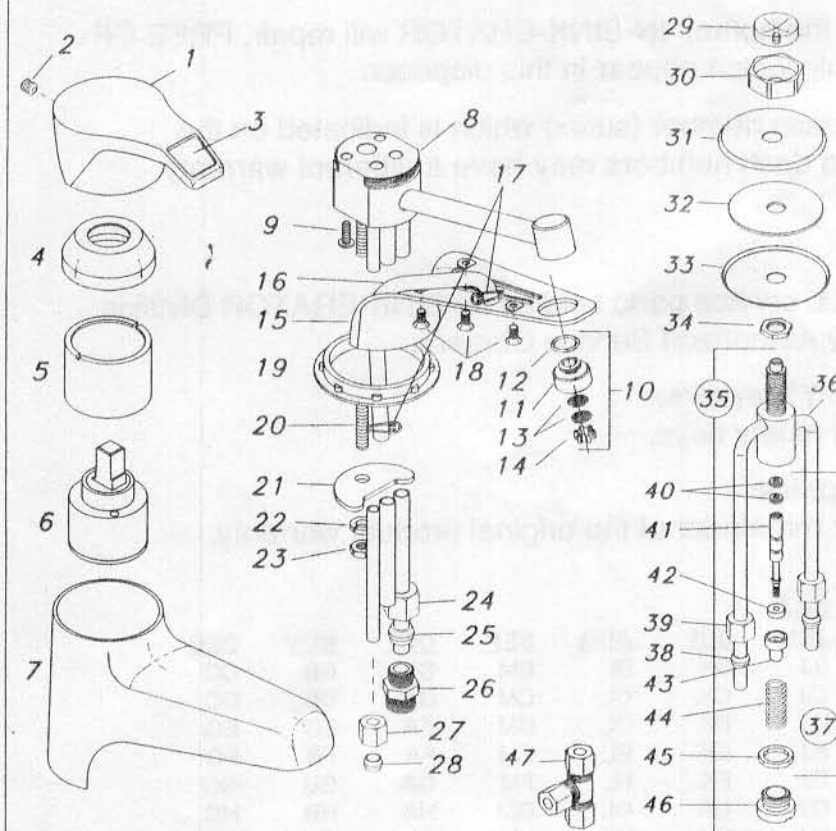

JACKET & TANK ASSEMBLY: 69

ORDER BY PART NUMBER, NOT CODE NUMBER

CODE NO.	PART NO.	NO. REQ.	DESCRIPTION	CODE NO.	PART NO.	NO. REQ.	DESCRIPTION
1	42604	1	HANDLE, FAUCET - CHROME	37	40066	3	NUT, COMPRESSION FITTING (1/4")
	42604-A	1	HANDLE, FAUCET - WHITE	38	40067	3	SLEEVE, COMPRESSION FITTING (1/4")
2	42631	1	SCREW, SET	39	41295	1	STEM REPLACEMENT ASSEMBLY (INCL CODES 38-43)
3	42654	1	LOGO, FAUCET	40	N/A	2	DISC, QUAD
4	42603	1	DOME	41	N/A	1	STEM
5	42615	1	SLEEVE	42	N/A	1	DISC, VALVE
6	42638	1	CARTRIDGE - DRILLED	43	N/A	1	HOLDER, DISC
7	42601	1	SHELL, FAUCET - CHROME	44	N/A	1	SPRING, COMPRESSION
	42601-A	1	SHELL, FAUCET - WHITE	45	N/A	1	O-RING
8	42637	1	MANIFOLD ASSEMBLY	46	41238	1	CAP
9	42652	2	SCREW	47	40406	1	TEE, COMPRESSION (1/4")
10	42605	1	ENDPIECE ASSEMBLY (INCLUDES CODES 11-14)	48	40909	1	CHECK VALVE ASSEMBLY
11	N/A	1	OUTLET, ENDPIECE	49	40338	3	NUT
12	N/A	1	O-RING	50	41213	1	COVER, TOP
13	N/A	2	SCREEN	51	41319	1	INSULATION, TANK
14	N/A	1	STRAIGHTENER, FLOW	52	41740-P	1	TANK ASSEMBLY (INCL CODE 46)
15	42602	1	COVER, FAUCET BOTTOM	53	42781	1	PIPE PLUG W/TEFLON TAPE
16	40231-C	1	TUBE, PLASTIC VENT	54	40195	1	BRACKET, WALL
17	40242	2	CLAMP, HOSE	55	40673	2	SCREW
18	42629	3	SCREW	56	40188-W	1	CASE ASSEMBLY
19	42616	1	BASE, MOUNTING	57	40692	1	COVER, NAMEPLATE
20	42636	1	STUD	58	40867	1	NAMEPLATE
21	42639	1	PLATE, SUPPORT	59	40701	2	SCREW
22	40558	1	LOCKWASHER	60	41214	1	COVER, BOTTOM
23	42363	1	NUT, HEX	61	2466-A	1	SCREW, GROUND
24	40261	3	NUT, COMPRESSION (5/16")	62	42805	1	THERMOSTAT
25	40260	3	SLEEVE, BALL (5/16")	63	42662	1	THERMAL FUSE ASSEMBLY
26	42634	1	FLOW CONTROL ASSEMBLY	64	40772	1	INSULATION, THERMOSTAT
27	42656	1	NUT, COMPRESSION (3/8")	65	2135	1	BUSHING, CORD
28	42655	1	SLEEVE, BALL (3/8")	66	40781	1	PLUG & CORD ASSEMBLY
29	41229	1	BUTTON, CHROME	67	42633-G	1	FAUCET ASSEMBLY - CHROME (INCL CODES 1-26,68)
30	41230	1	NUT, CHROME HEX	68	42633-H	1	FAUCET ASSEMBLY - WHITE (INCL CODES 1-26,68)
31	40424-B	1	LOGO ASSEMBLY	69	42750-CG	1	JACKET & TANK ASSEMBLY (INCL CODES 24,25,47-51,54-64)
32	41196	1	GASKET	70	40382-N	1	INSTRUCTION ASSEMBLY (NOT SHOWN) (INCL CODES 19,24,25,29-31,33,35,36,52,53)
33	12319-D	1	SLINGER				
34	41232	1	LOCKNUT, MOUNTING				
35	41228	1	PUSHBUTTON VALVE ASSEMBLY (INCL CODES 29-31 & 34-36)				
36	41226	1	PUSHBUTTON VALVE ASSEMBLY (INCL CODES 27,28,32,37)				